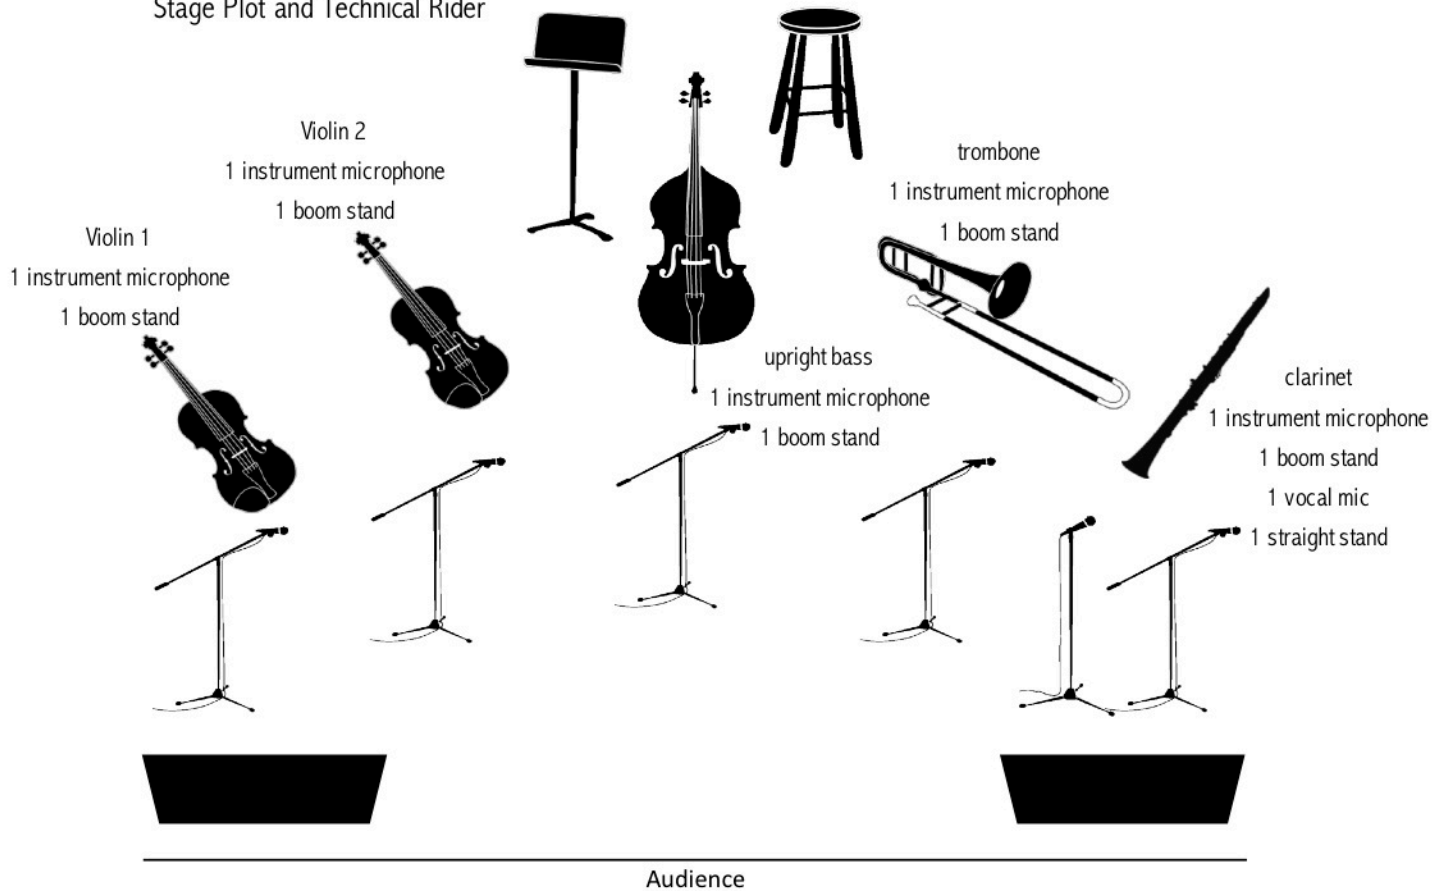

## Stage Plot and Technical Rider

### Performance Requirements:

- 5 instrument microphones (SM-57 / equivalent)
- 1 vocal microphone (SM-58 / equivalent)
- 5 boom and 1 upright microphone stands
- 2 monitors (stage right and left)
- House sound system or PA system